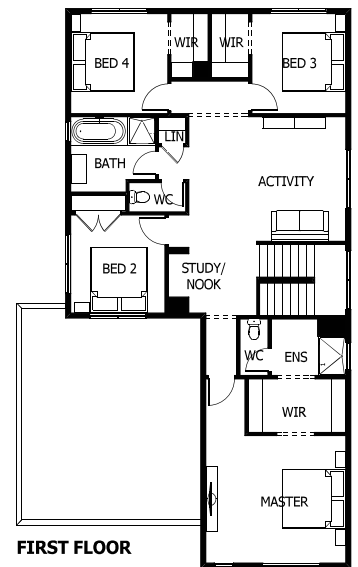

Nevada Facade

WELLINGTON

Suits Block Width of 12m+

House Width 10.55m

House Length 18.70m

Area	m2
Ground Floor	112.45
First Floor	118.75
Porch	3.50
Outdoor Living	12.54
Garage	36.50
Total	283.75 (30.5 sq)

KGN Homes