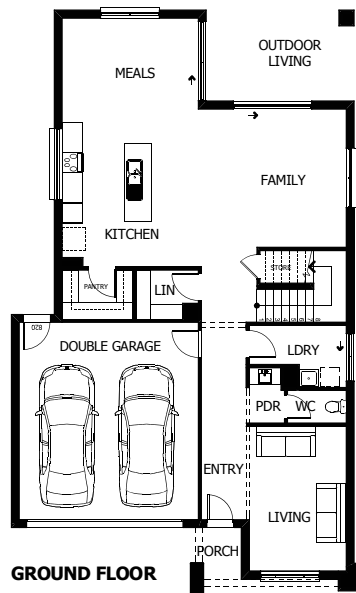

Nevada Facade

WELLINGTON

Suits Block Width of 12m+

House Width 10.55m

House Length 18.70m

Area	m2
Ground Floor	112.45
First Floor	118.75
Porch	3.50
Outdoor Living	12.54
Garage	36.50
Total	283.75 (30.5 sq)

KGN Homes