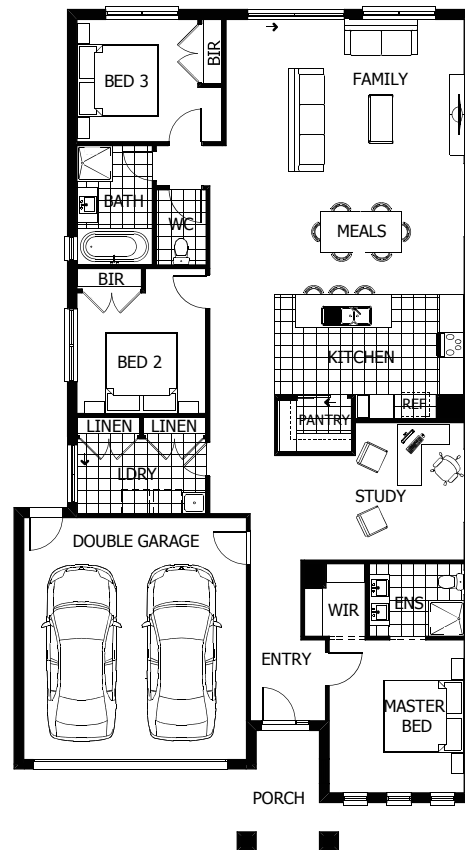

Phoenix Facade

ASHFEN

Suits Block Width of 12.5m+

House Width 11.40m

House Length 19.66m

Area	m2
Ground Floor	163.52
Porch	6.50
Garage	36.50
Total	206.52 (22.20 sq)

KGN Homes

1st Floor, 11 Dunearn Road, Dandenong North, VIC 3175